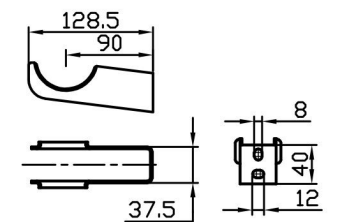

Imperia 4 Column Radiator 300 x 1460mm. Painted Finish

Technical Drawing

Unit: mm

Eastbrook 

Eastbrook Road, Gloucester GL4 3DB

Technical Helpline : 01452 317890

Mon - Fri / 8am - 5pm

Email : technical@eastbrookco.com