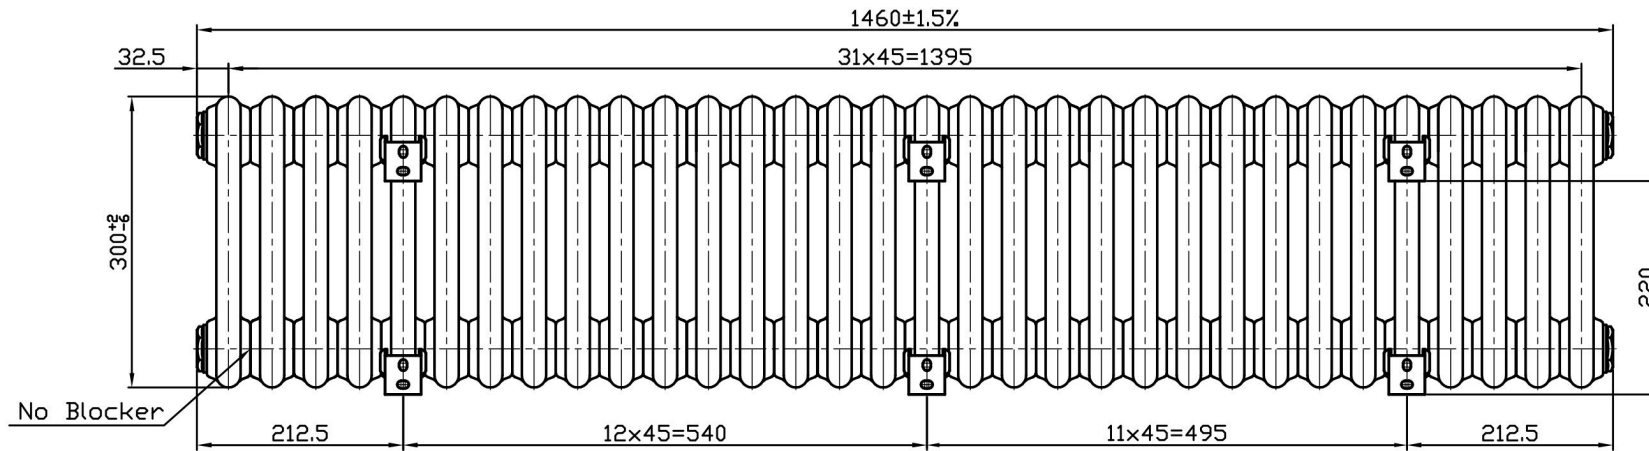

Imperia 4 Column Radiator 300 x 1460mm. Painted Finish

Technical Drawing

Unit: mm

Eastbrook 

Eastbrook Road, Gloucester GL4 3DB

Technical Helpline : 01452 317890

Mon - Fri / 8am - 5pm

Email : technical@eastbrookco.com