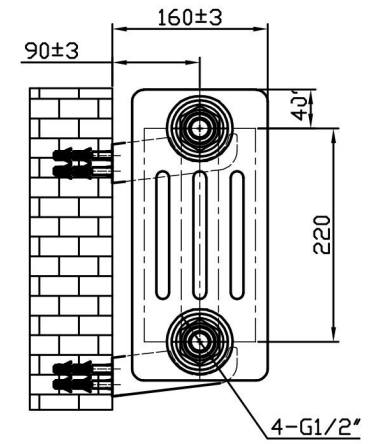

Imperia 4 Column Radiator 300 x 1460mm. Painted Finish

Technical Drawing

Unit: mm

Eastbrook 

Eastbrook Road, Gloucester GL4 3DB

Technical Helpline : 01452 317890

Mon - Fri / 8am - 5pm

Email : technical@eastbrookco.com